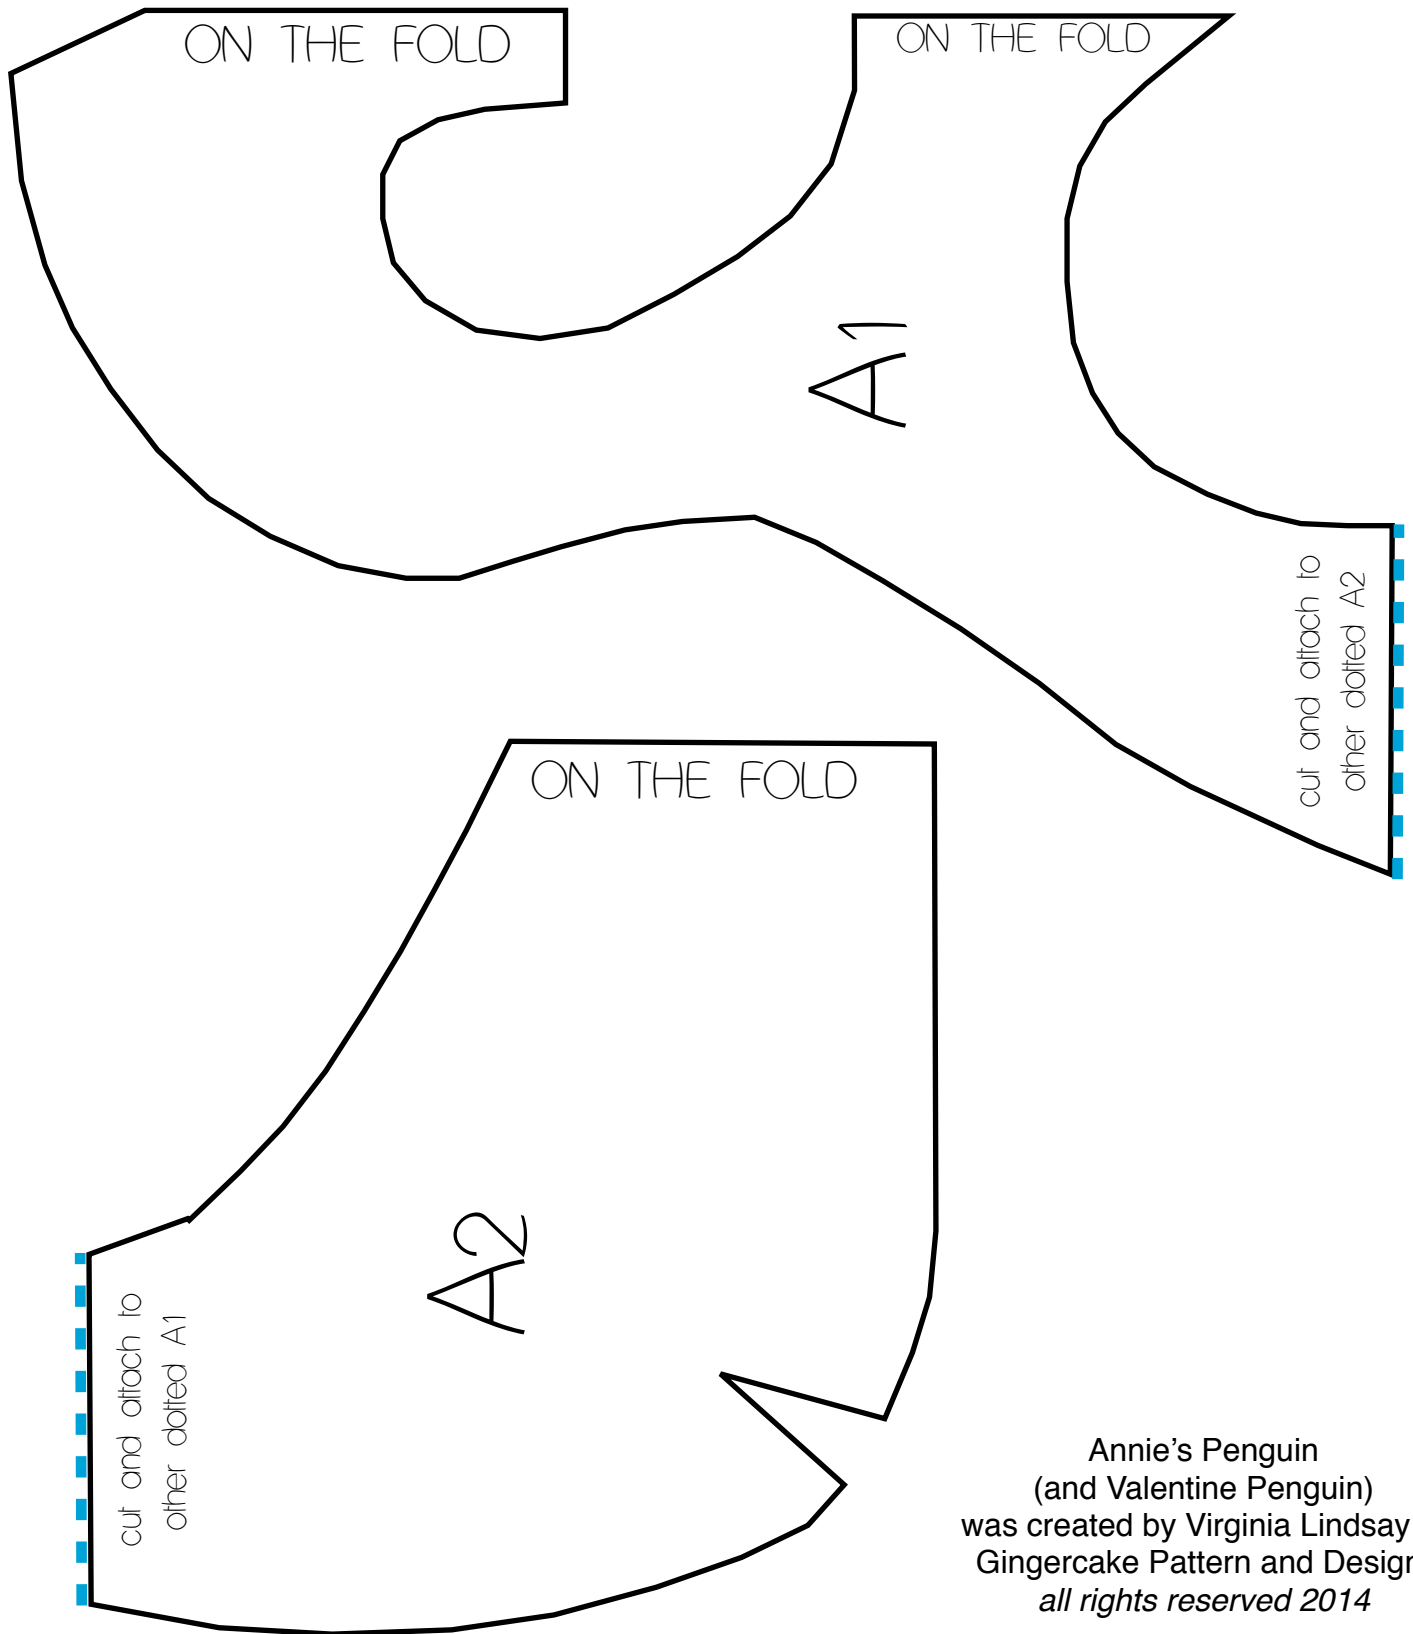

Valentine Penguin

by Gingercake 2014

Annie's Penguin
(and Valentine Penguin)
was created by Virginia Lindsay of
Gingercake Pattern and Design.
all rights reserved 2014

Scarf is 3" wide by 14" wide